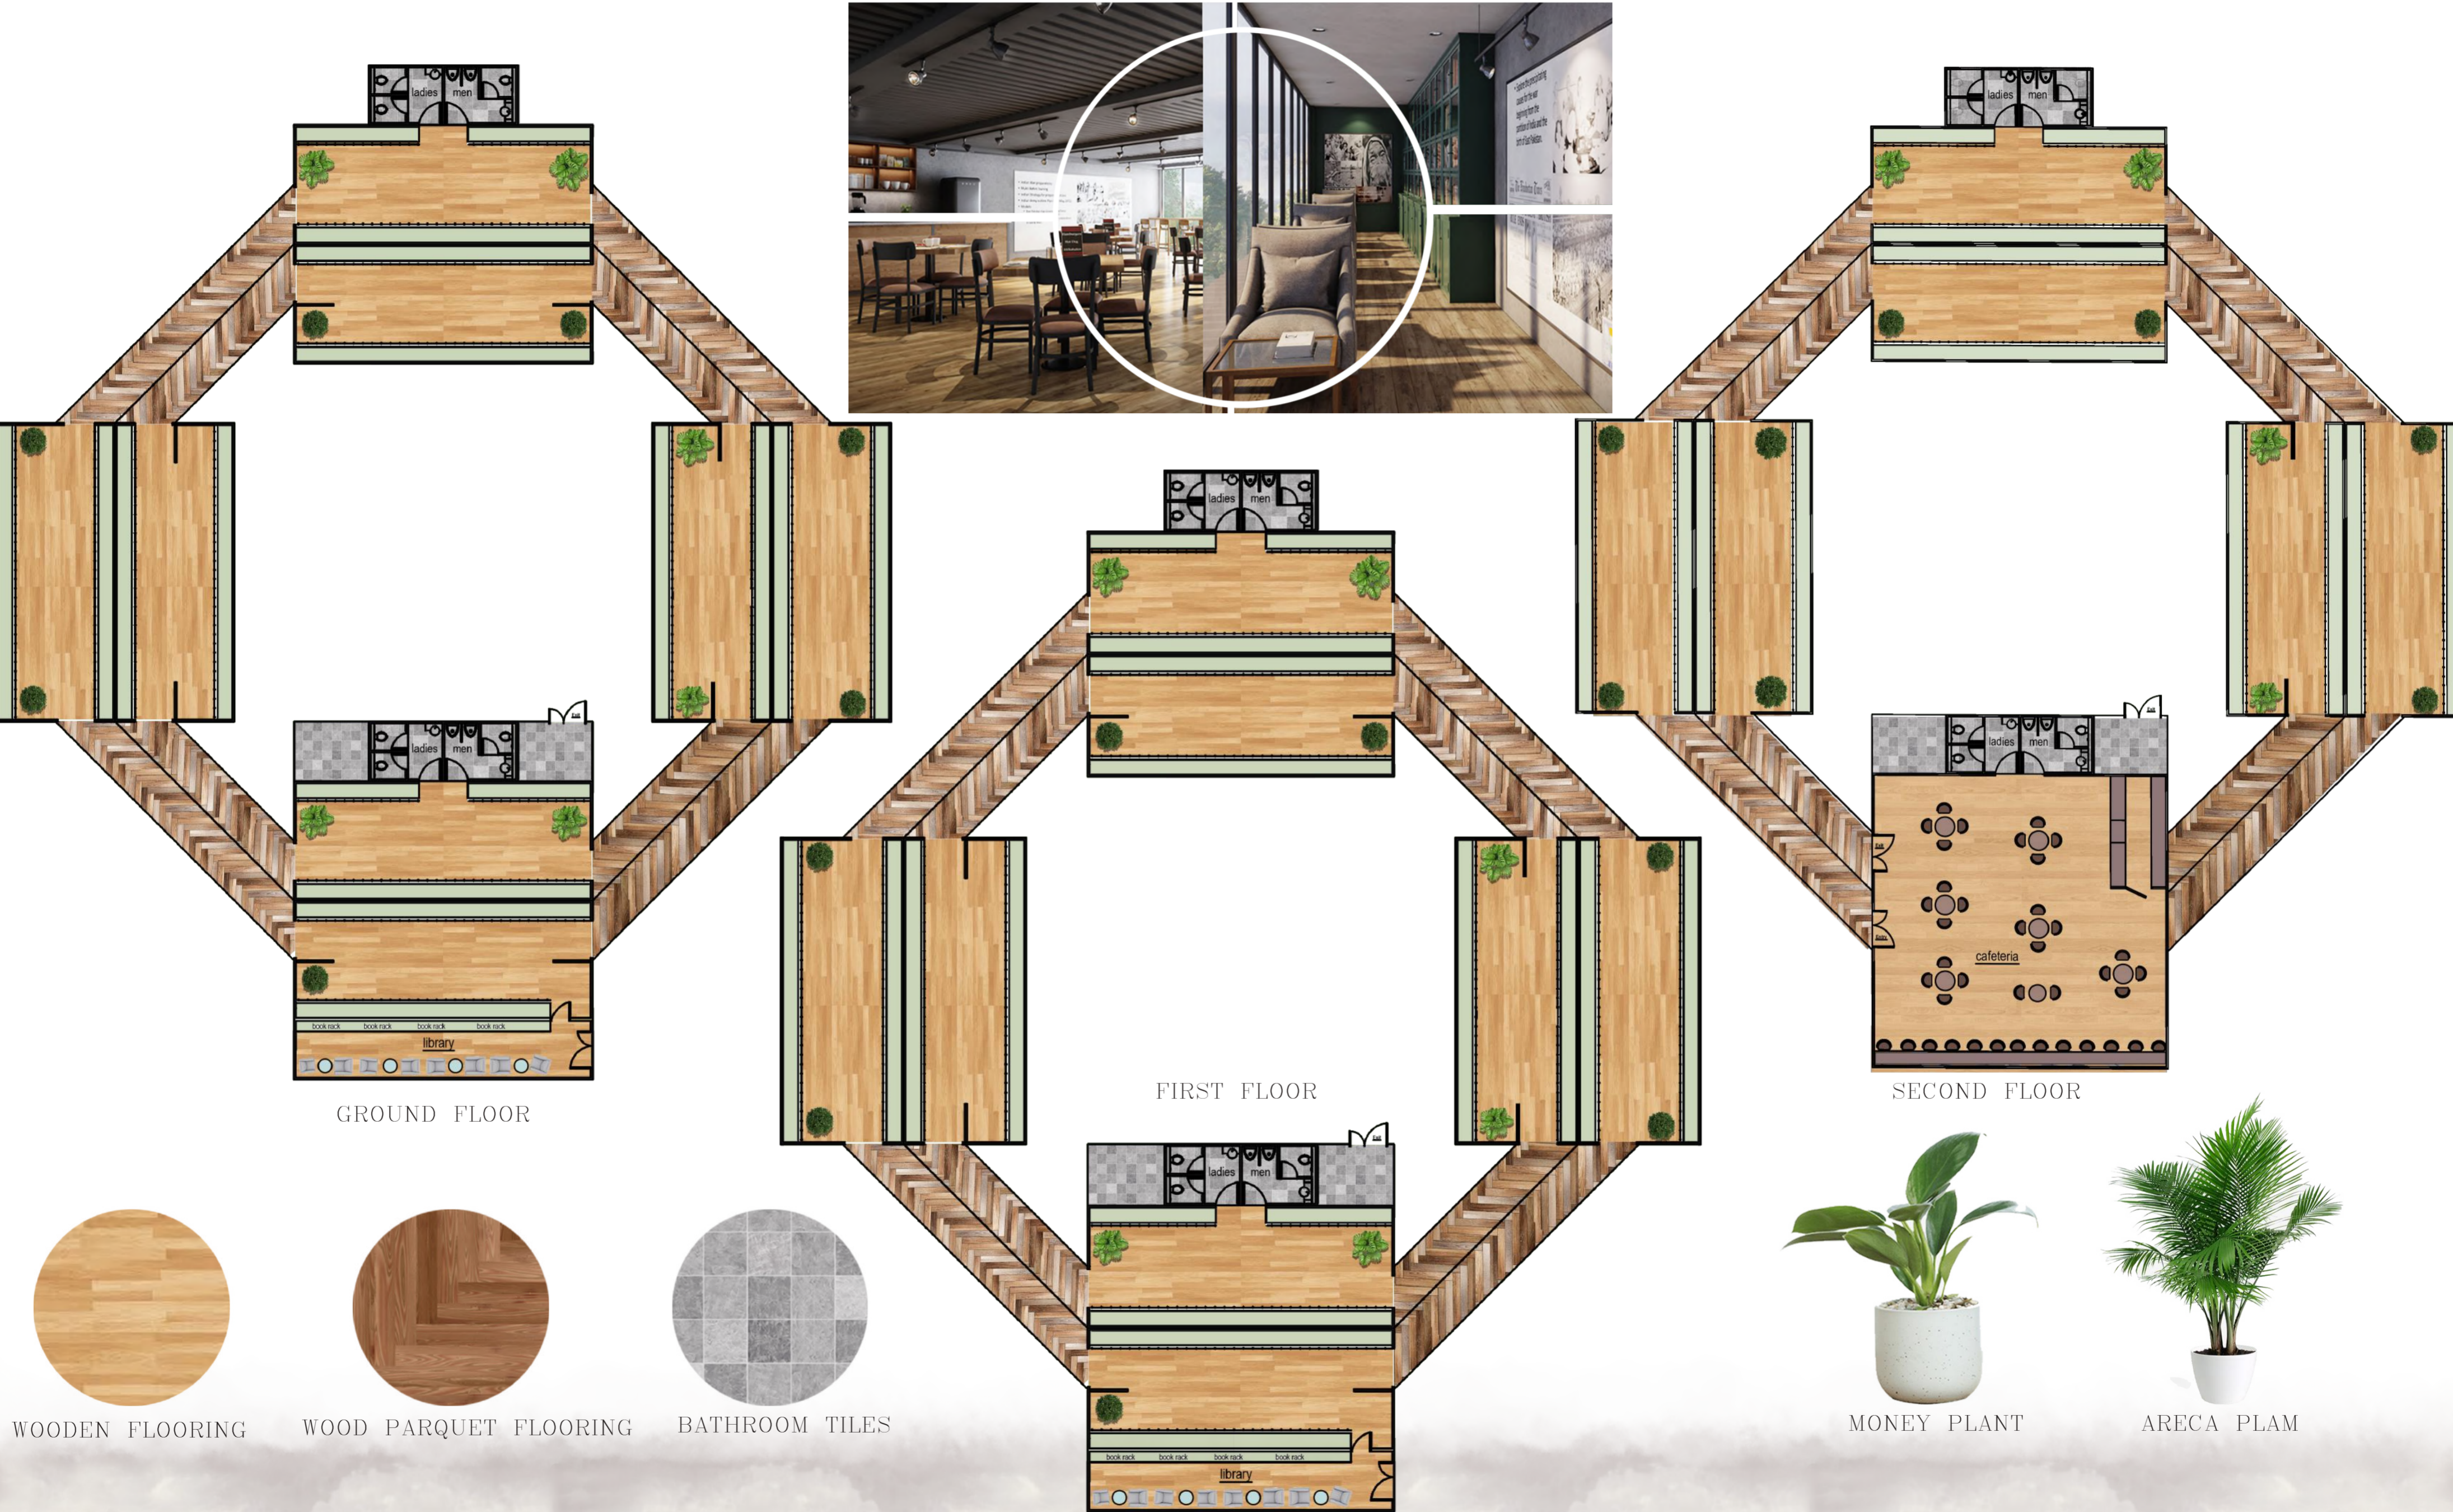

WAR MUSEUM BANGLADESH LIBERATION WAR

**UNTOLD
STORIES
FROM
WAR ZONE**

1971

V I J A Y S A N G R A H A L A Y

A HEART WARMING STORY OF PATRIOTISM

P A T H C I R C U L A T I O N

- ⑤ ENTRY GATE AND WAY TO GALLERY 1 FROM RIGHT HAND SIDE .
- ⑤ GRADUALLY TO GALLERY 2 AND 3.

- ⑤ STARTS WITH GALLERY FOUR.
- ⑤ WE CAN FOUND A LIBRARY ON THE 1ST FLOOR. THEN THE RAMP GOES STRAIGHT TO THE 5TH GALLERY FROM THE RIGHT HAND SIDE

- ⑤ STARTS WITH A CAFETERIA.
- ⑤ NOW THE RAMP GOES TO DOWNWARDS TO THE REST OF THE GALLERIES.

FLOOR PLANS

GROUND FLOOR

FIRST FLOOR

SECOND FLOOR

WOODEN FLOORING

WOOD PARQUET FLOORING

BATHROOM TILES

MONEY PLANT

The design of the museum is one of a kind and is created keeping the sustainable needs in mind. The museum will be made of glass, steel and shipping containers that is rust free. They are designed to bear heavy loads and also withstand harsh climatic conditions too. The building will be built in a circular pattern so that the visitors can go from one gallery to another without climbing any staircase. The land allotted to build this museum will not require the transplanting of trees. It is completely user-friendly particularly for a physically challenged person. As one progresses from floor to floor, passing through the displays, one is expected to get a hands-on-experience on how the war was conducted, the sacrifices of the soldiers, the brave stories and the instances of courage and intervention on human grounds and how Bangladesh was finally liberated.