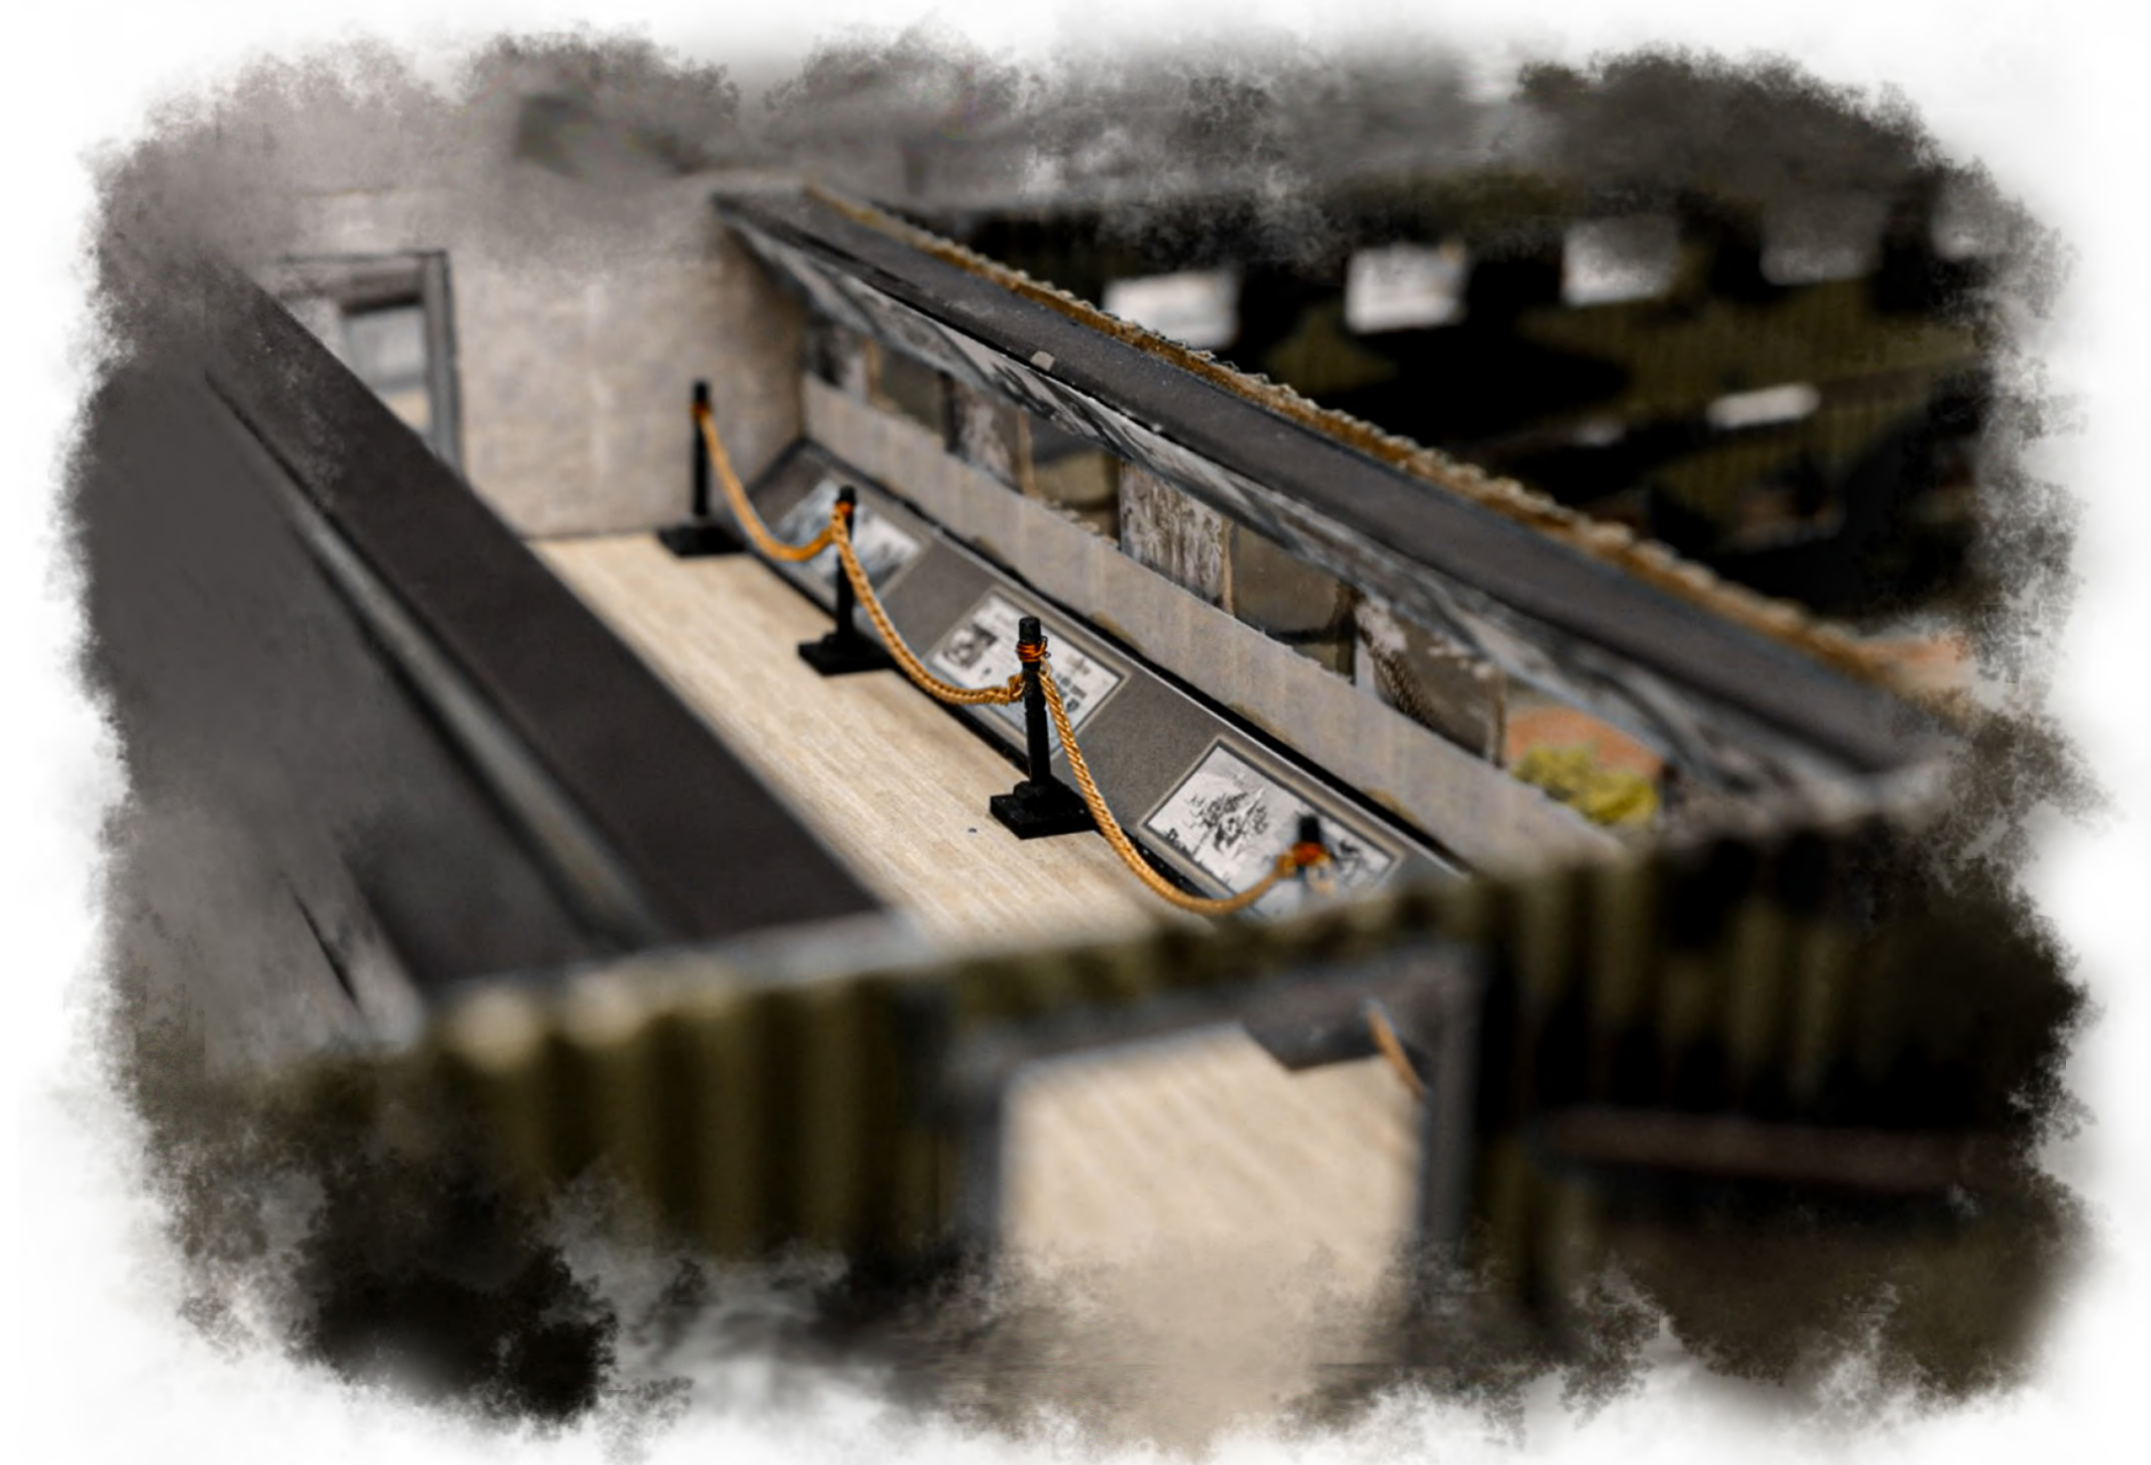

HAND MADE MODELS

Materials has been used in the model -

- Sunboard
- M SEAL
- Print outs for the floor
- Wood dust
- Tree models
- Corrugated sheet
- Army toys
- Acrylic sheet
- Tooth pick
- Stones
- Colours
- Buttons
- Favicol
- Super glue