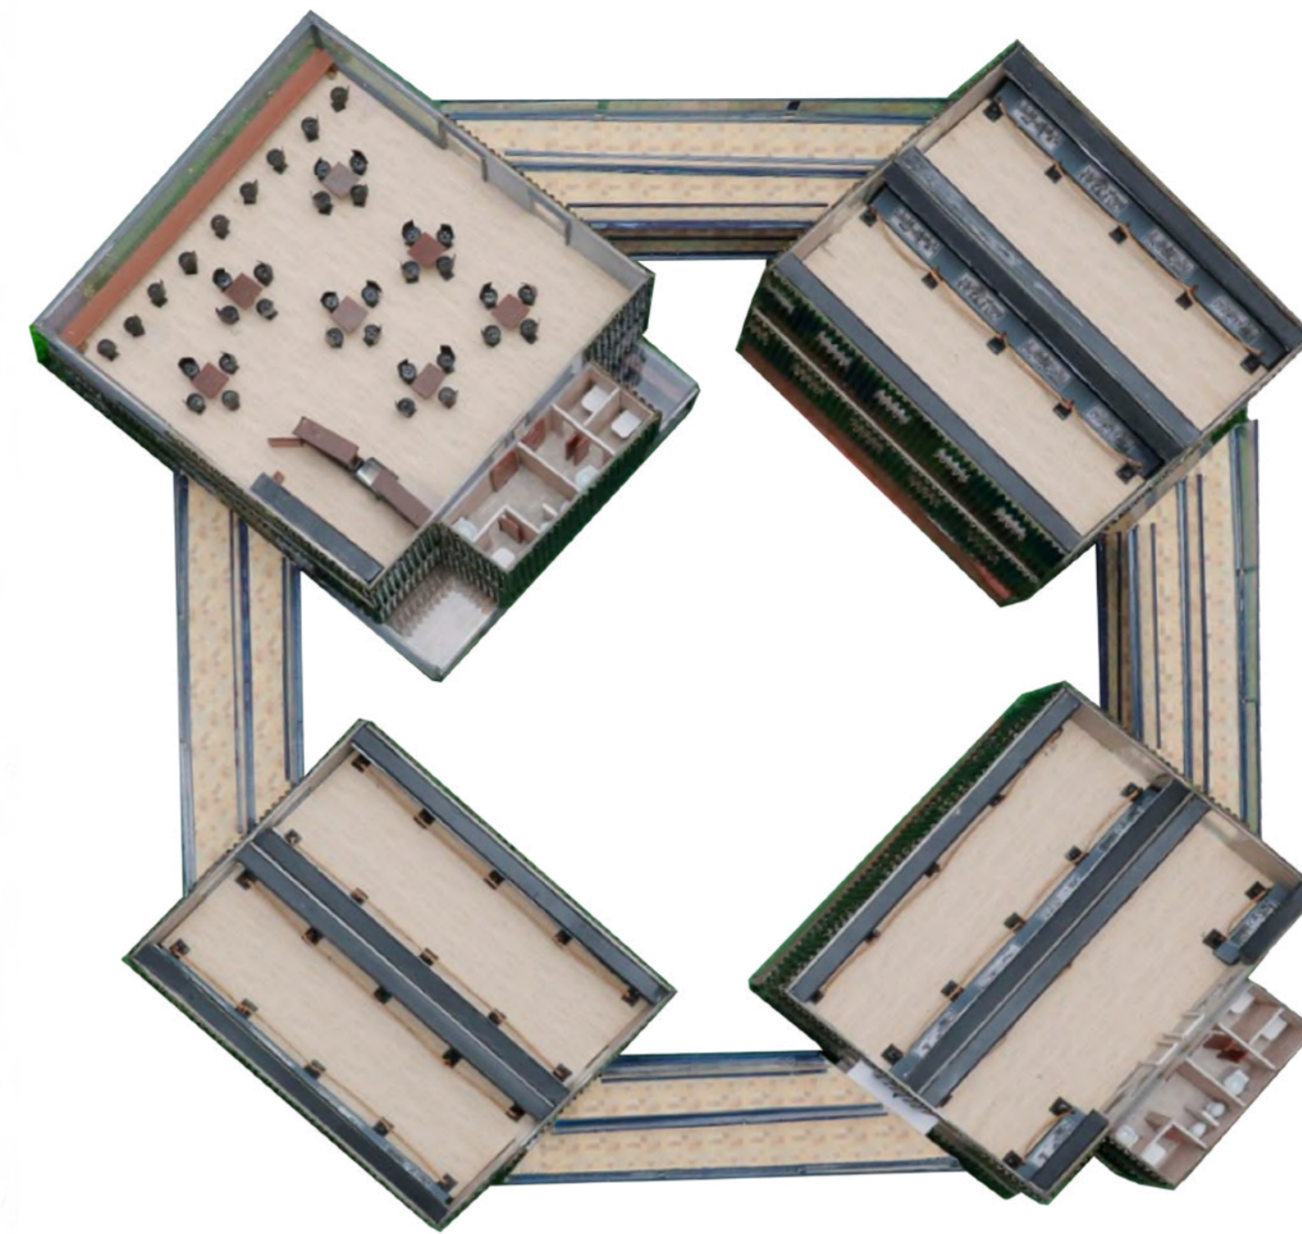

HAND MADE MODELS

Materials has been used in the model -

- Sunboard
- M SEAL
- Print outs for the floor
- Wood dust
- Tree models
- Corrugated sheet
- Army toys
- Acrylic sheet
- Tooth pick
- Stones
- Colours
- Buttons
- Favicol
- Super glue