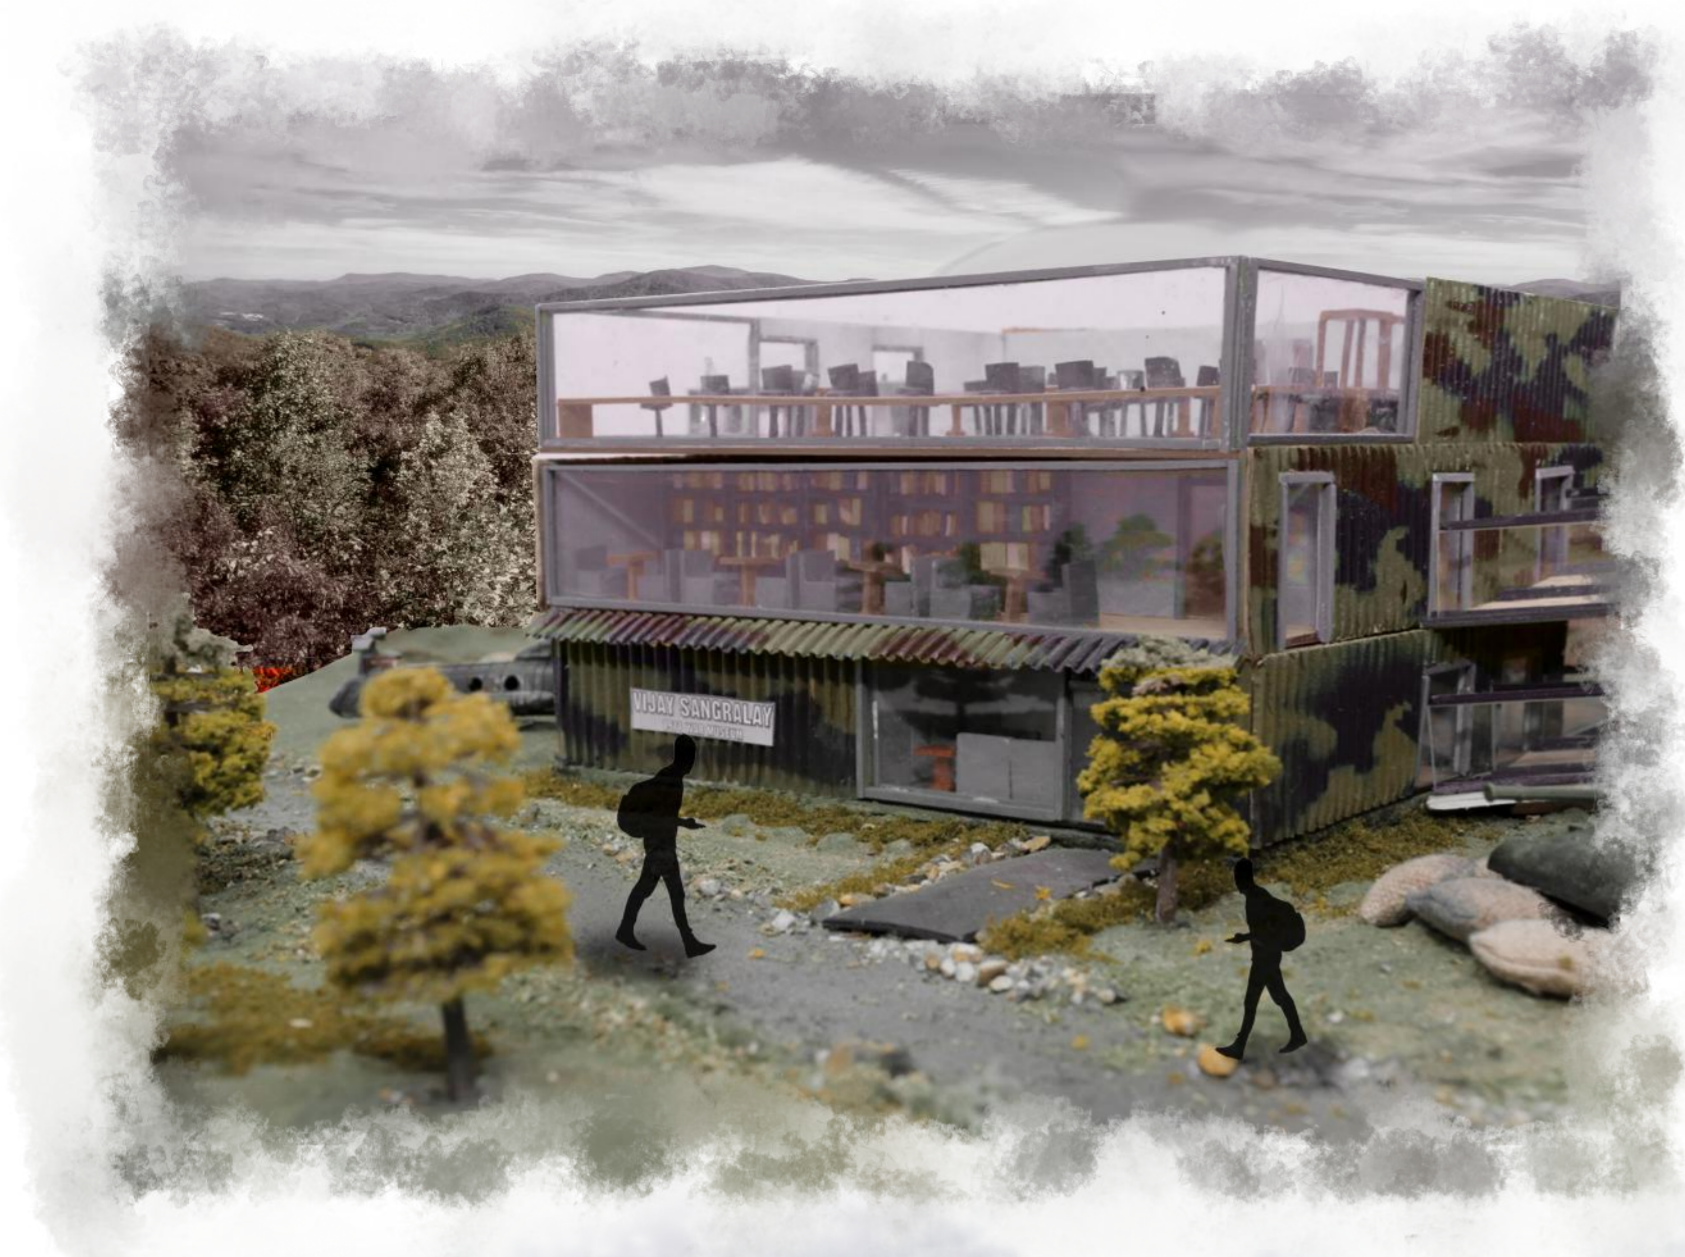

The design of the museum is one of a kind and is created keeping the sustainable needs in mind. The museum will be made of glass, steel and shipping containers that is rust free. They are designed to bear heavy loads and also withstand harsh climatic conditions too. The building will be built in a circular pattern so that the visitors can go from one gallery to another without climbing any staircase. The land allotted to build this museum will not require the transplanting of trees. It is completely user-friendly particularly for a physically challenged person. As one progresses from floor to floor, passing through the displays, one is expected to get a hands-on-experience on how the war was conducted, the sacrifices of the soldiers, the brave stories and the instances of courage and intervention on human grounds and how Bangladesh was finally liberated.

EXTERIOR VIEWS